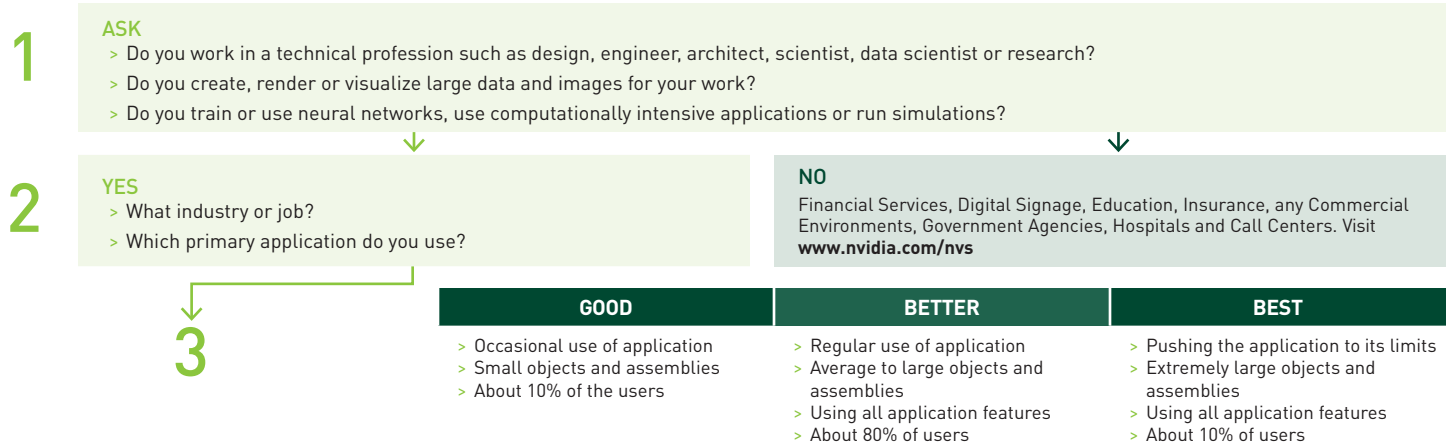

THE RIGHT TOOLS FOR
PROFESSIONALS
NVIDIA WORKSTATION GPU_s

NVIDIA PROFESSIONAL SOLUTION GUIDE

The best solution for customers on their use case.

The current Quadro lineup includes Maxwell, Pascal and Volta architectures. **Please request that your customer contact their software provider for the latest information on application certifications and support.**