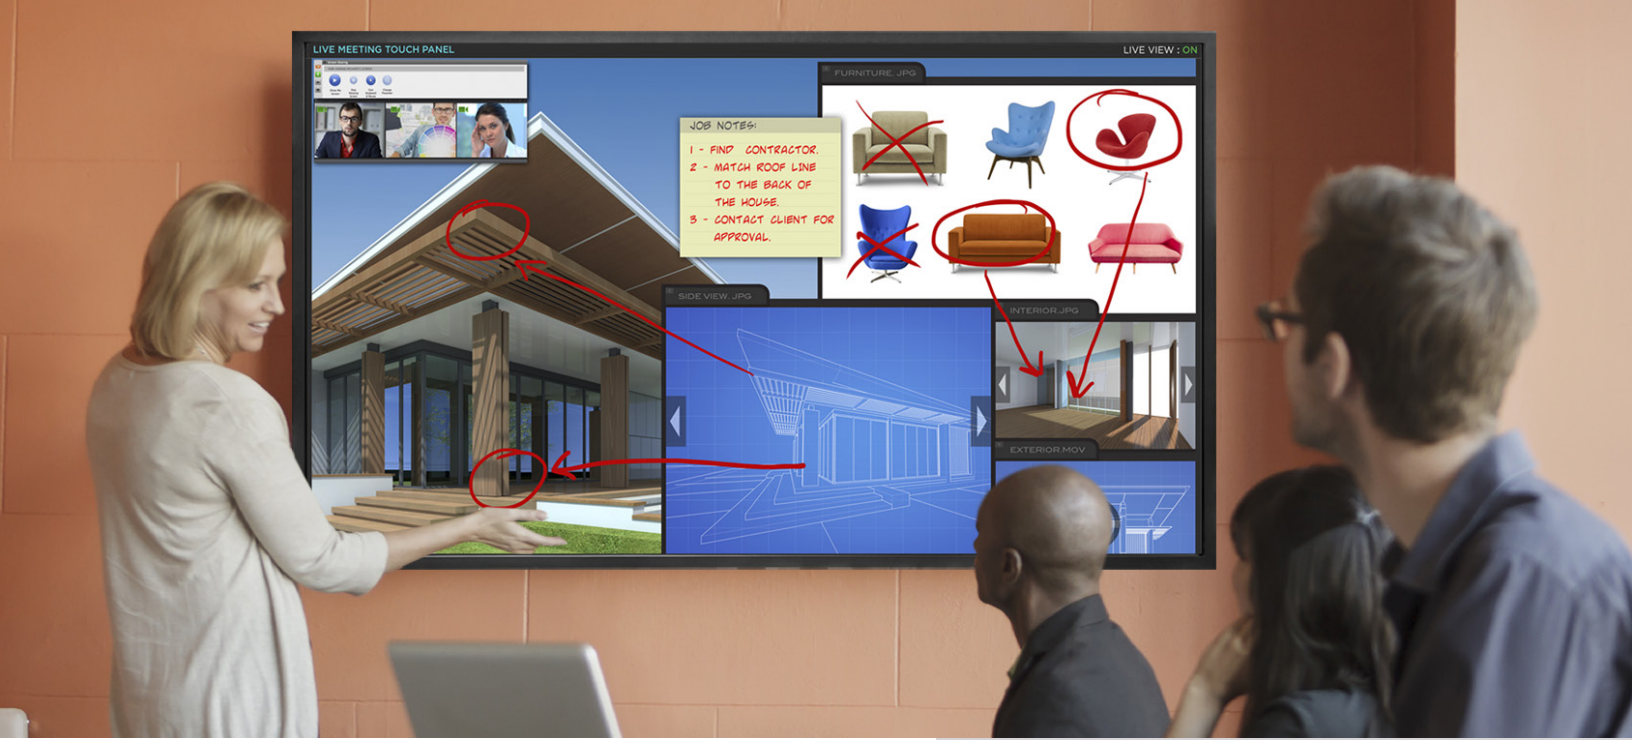

PLANAR QE SERIES

Commercial-Grade 4K digital Signage Displays

The Planar® QE Series offers an impressive end-to-end solution for

designing, distributing and playing back ultra-high resolution content. Available with an embedded 4K media player, a wide variety of input connectivity, single or quad-source viewing and optional multi-touch technology, Planar QE Series is ideal for applications ranging from dynamic digital signage to collaborative meeting spaces.

Features and Benefits:

- Available in 75", 86" and 98"
- Embedded Planar® ContentSmart™ 4K media player and software
- Cutting-edge 4K @ 60Hz support with DisplayPort 1.2 and HDMI 2.0
- Next-generation 4K compatibility with HDCP 2.2
- Multi-source viewing of 4 simultaneous sources in quadrants
- Built-in speakers
- Supports landscape and portrait orientation
- Fully integrated multi-touch models available
- Planar TouchMark annotation & whiteboarding software license included with each touch model

Features and Benefits:

- Available in 50", 58" and 65"
- Designed for 24x7 operation
- Ultra slim, logo-free metal bezel & built-in speakers
- Multi-touch models available
- Planar TouchMark annotation & whiteboarding software license included with each touch model
- Expansion slot supports Intel's Open Pluggable Specification (OPS)
- Supports landscape and portrait orientation
- Multi-source viewing supports PiP, dual, triple & quad layouts
- Cutting-edge 4K @ 60Hz with DisplayPort 1.2

ENGAGING TOUCH TECHNOLOGY

Planar 4K LCD displays can be transformed into fully integrated touch screens to create interactive experiences for public information, wayfinding, meeting room collaboration and training rooms. The displays offer precise multi-touch interactivity with a slim profile and protective glass seal to keep dust, dirt and moisture away from the display.