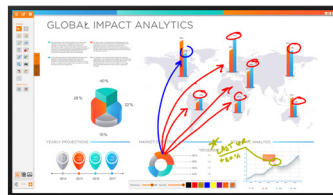

LOGO-FREE

Free your frame from logos that divert attention from your brand and messaging. All Planar 4K LCD displays are logo-free, allowing the spotlight to shine where it should – on the screen.

Planar Commercial-Grade 4K LCD Displays What makes us different?

Planar commercial-grade 4K LCD displays are designed for lasting durability and superior performance. With features required for professional applications, Planar displays are much more than a television.

Compare Planar commercial-grade displays to commodity large screen TVs and you immediately see the advantages of a professional 4K LCD display from Planar.

CAPABILITY	PLANAR 4K LCDs	CONSUMER TVs
Bezel	Durable, symmetrical design; logo-free	No
Support for extended use	Commercial-grade panel and backlight	No
Landscape/portrait	Both*	Landscape only
Brightness	Up to 550 nit	Ranges from 200-300 nit
Commercial connectivity	Yes	No
Display control	RS-232 and LAN	No
Multi-source viewing	Yes	No
OPS slot	Yes	No
Protective glass	Yes*	No
Touch screen	Yes	No
Warranty	3 years advance replacement	1 year parts and labor

*Available on select Planar models