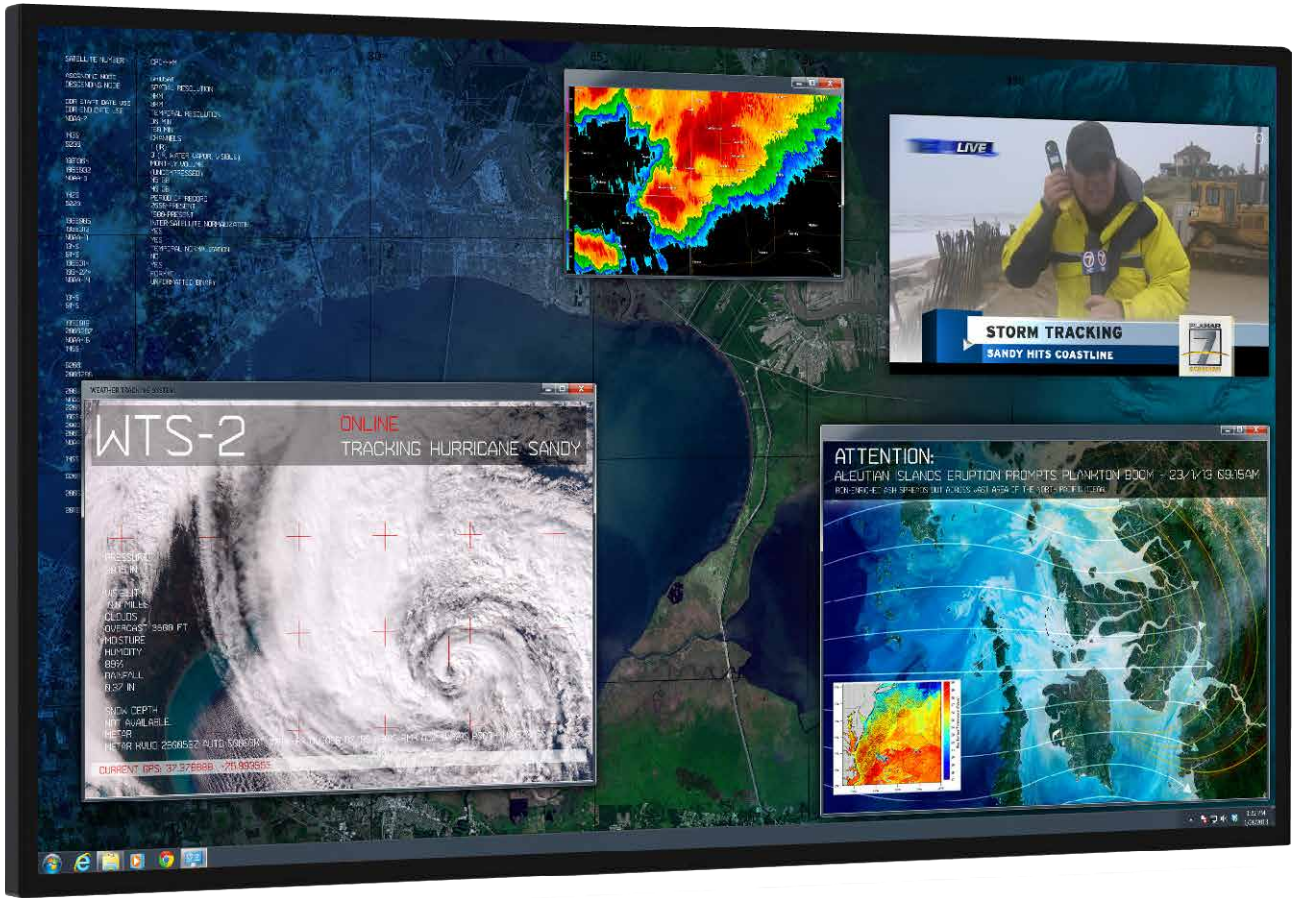

Immersive 4K for Professional Applications

Touch
3D
4K

Planar® UltraRes™ Series is a family of displays that produce resolution and picture quality not before seen in large format LCD displays. Designed specifically for resolution-rich professional applications, Planar UltraRes Series displays offer the image quality, connectivity, industrial design and configuration options required in these mission-critical environments.

Planar UltraRes Series displays uniquely combine large screen area and high pixel density ideal for group viewing and collaboration around high-resolution visual information in team rooms and conference rooms. In applications such as energy production and distribution, geospatial intelligence, visualization and simulation, engineering design, process control or command center collaboration, the Planar UltraRes Series, deployed either individually or tiled horizontally to create a video wall, provides the ultimate visual display surface.

Optimized for leading resolution-rich commercial applications

Designed inside and out to meet the demanding requirements of professional high resolution visual collaboration.

8 Megapixels of Perfection

The Planar UltraRes has four times the resolution and pixel density of a comparably-sized Full HD display. Displaying Ultra HD content, the result produces clarity and detail that appears sharp even at close viewing distances. No detail is missed. A single Planar UltraRes display provides the same resolution and similar screen area to that of a 2x2 narrow bezel LCD video wall, but with no bezels in the display area.