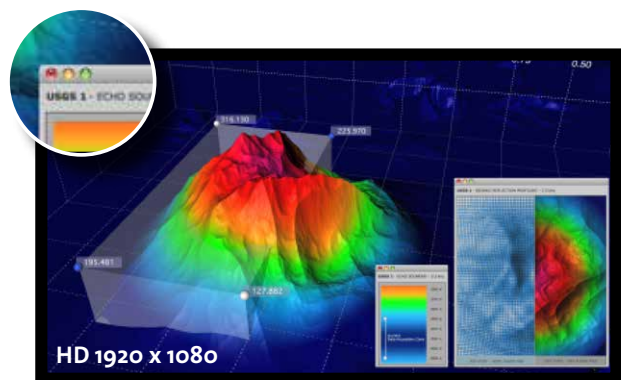

Planar UltraRes incorporates advanced display technology to further enhance image quality. With features such as 120Hz response rate, 10bit color depth, local dimming for enhanced contrast, high brightness panel options and support for full 4K at 60Hz frame rate, Planar UltraRes provides no-compromise image quality not possible with other display technologies.

Built By Professionals, for Professionals

Planar UltraRes is designed from the ground up for commercial applications. The display incorporates the latest standards in digital video and data capture – 2x HDMI 2.0 with HDCP 2.2 support, 2x HDMI 1.4 and 1x DisplayPort 1.2 – so that multiple 4K sources can be captured, switched between and displayed in native resolution. The display has been tuned and tested

with a range of the most popular professional graphics cards, controllers and content sources in order to make solution deployment easier and more successful for applications, including:

Geospatial

Oil and Gas Exploration and Production

Process Control

Computer Aided Design (CAD)

Architecture

Visualization and Simulation

Medical Imaging

Digital Post-Production

Science – Academic Research and Commercial

Financial Decision Room

Control Room

Collaborative Conference Room / Team Room

Digital Signage

Planar UltraRes has four times the resolution and pixel density of a comparably-sized full HD display.