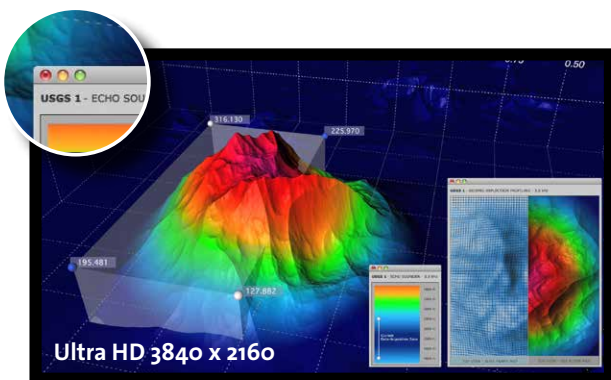

Planar UltraRes incorporates advanced display technology to further enhance image quality. With features such as 120Hz response rate, 10bit color depth, local dimming for enhanced contrast, high brightness panel options and support for full 4K at 60Hz frame rate, Planar UltraRes provides no-compromise image quality not possible with other display technologies.

Built By Professionals, for Professionals

Planar UltraRes is designed from the ground up for commercial applications. The display incorporates the latest standards in digital video and data capture – 2x HDMI 2.0 with HDCP 2.2 support, 2x HDMI 1.4 and 1x DisplayPort 1.2 – so that multiple 4K sources can be captured, switched between and displayed in native resolution. The display has been tuned and tested

with a range of the most popular professional graphics cards, controllers and content sources in order to make solution deployment easier and more successful for applications, including:

Geospatial

Oil and Gas Exploration and Production

Process Control

Computer Aided Design (CAD)

Architecture

Visualization and Simulation

Medical Imaging

Digital Post-Production

Science – Academic Research and Commercial

Financial Decision Room

Control Room

Collaborative Conference Room / Team Room

Digital Signage

Planar UltraRes has four times the resolution and pixel density of a comparably-sized full HD display.