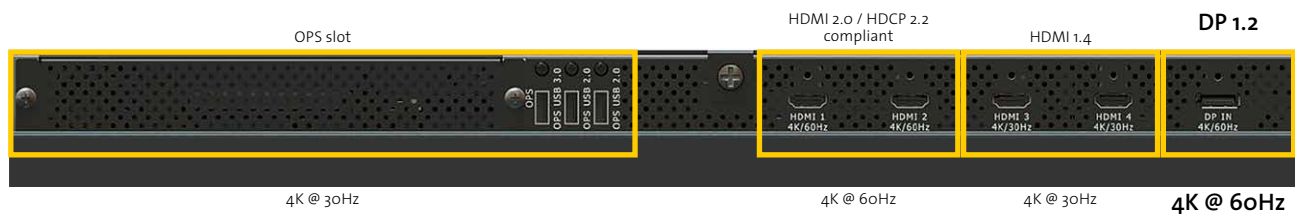

PLANAR ULTRARES SERIES					
Model	UR7551	UR8451-LX	UR8451-MX	UR9851	UR9851-3D
Screen diagonal	75"	84"		98"	
Native Resolution	3,840 x 2,160				
Brightness (typ)	450 cd/m2	350 cd/m2	500 cd/m2	500 cd/m2	500 cd/m2
Color depth	10 bit color				
Backlight type	D-LED	E-LED		D-LED	
Bezel width	0.8" (20 mm)	1.1" (29 mm) left/right; 1.3" (32 mm) top/bottom		0.9" (22 mm)	
Recommended usage	All-day		24x7		All-day
Orientation	Landscape	Landscape	Landscape / Portrait	Landscape / Portrait	Landscape
Display Depth	3.6" (93 mm)				
Inputs	HDMI 2.0 x 2 (HDCP 2.2), HDMI 1.4 x 2, DisplayPort 1.2 x 1, OPS, IR				
Display control	LAN RJ45, RS232 in, IR, Keypad, Mobile app				
Built-in speakers	10Wx2 built-in				
Fanless	Yes				
Multi-Source Viewing	Yes				
Supported 4K modes	1 x 3,840 x 2,160 @ 24/25/30/50/60Hz				
Mounting	Planar® Profile™ Mounting System, VESA				

PLANAR ULTRARES SERIES TOUCH					
Model	UR7551-Touch	UR8451-LX Touch	UR8451-MX Touch	UR9851 Touch	UR9851-3D
Screen diagonal	75"	84"		98"	
Native Resolution	3,840 x 2,160				
Brightness (typ)	450 cd/m2	350 cd/m2	500 cd/m2	500 cd/m2	500 cd/m2
Color depth	10 bit color				
Backlight type	D-LED	E-LED		D-LED	
Bezel width	1.4" (34 mm)	1.6" (40 mm) left/right; 1.7" (43 mm) top/bottom		1.3" (33 mm)	
Recommended usage	All-day		24x7		All-day
Orientation	Landscape	Landscape	Landscape / Portrait	Landscape / Portrait	Landscape
Display Depth	4.1" (104 mm)				
Inputs	HDMI 2.0 x 2 (HDCP 2.2), HDMI 1.4 x 2, DisplayPort 1.2 x 1, OPS, IR				
Display control	LAN RJ45, RS232 in, IR, Keypad, Mobile app				
Built-in speakers	10Wx2 built-in				
Fanless	Yes				
Touch technology	32 pt IR				
Multi-Source Viewing	Yes				
Supported 4K modes	1 x 3,840 x 2,160 @ 24/25/30/50/60Hz				
Mounting	Planar® Profile™ Mounting System, VESA				

SCHNEIDER DIGITAL
Josef J. Schneider e.K.
Maxlrainer Straße 10
D-83714 Miesbach

Tel.: +49 (8025) 9930-0
Fax: +49 (8025) 9930-29
www.schneider-digital.com
info@schneider-digital.com

Partner of: