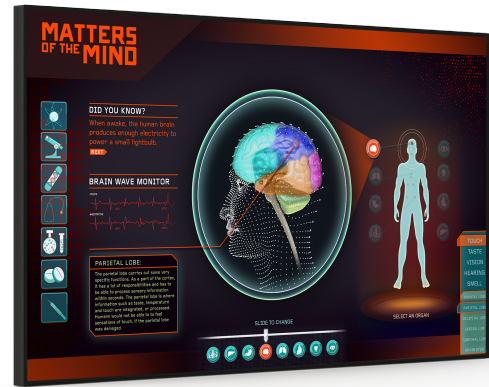

Planar UltraRes UR9851 Touch

Interactive 4K LCD Display

The Planar® UltraRes™ UR9851 Touch is a 98" Ultra HD display that combines multi-touch experience with stunning 4K image clarity. With 32 simultaneous touch points, the Planar UltraRes UR9851 Touch is a fully integrated solution, delivering an elegant design and more accurate multi-touch experience. Offering the flexibility to mount in landscape or portrait, the Planar UltraRes UR9851 Touch delivers a versatile interactive solution. Planar UltraRes UR9851 Touch features Planar® ERO™ (Extended Ruggedness and Optics™) optically-bonded, low-friction protective glass for increased ruggedness and optical performance.

SPECIFICATION	DETAIL
Product Name	UR9851-ERO-T
Display Resolution	Ultra HD (3840 x 2160)
Screen Size	98 in. (diagonal)
Aspect Ratio	16:9
Display Active Area	85.0" (2159mm) x 47.8" (1214mm)
Cabinet Dimensions (W x H x D)	87.6" x 50.4" x 4.1" (2225mm x 1280mm x 104mm)
Dimensions, including wall mount	87.6" x 50.4" x 4.1" (2225mm x 1280mm x 104mm)
Bezel Width	1.3" (33mm)
Protective Glass	ERO optically-bonded glass technology, 3mm AR
Brightness (typ)	500 nits
Response Time (typ)	8 ms
Frame Rate	120Hz
Contrast Ratio (typ)	1300:1
Viewing Angle (typ)	178°
Color Gamut	72% NTSC
Display Color	>1 billion colors. Full 10 bit data path
Modes	1x 3840x2160 @ 24/25/30/60Hz, 4x 1920x1080 @ 24/25/30/50/60Hz; 2x 1920x2160 @ 60Hz; 480p, 576p, 720p @ 50/60 Hz; 1080p @ 24/25/30/50/60Hz; 1080i @ 50/60 Hz