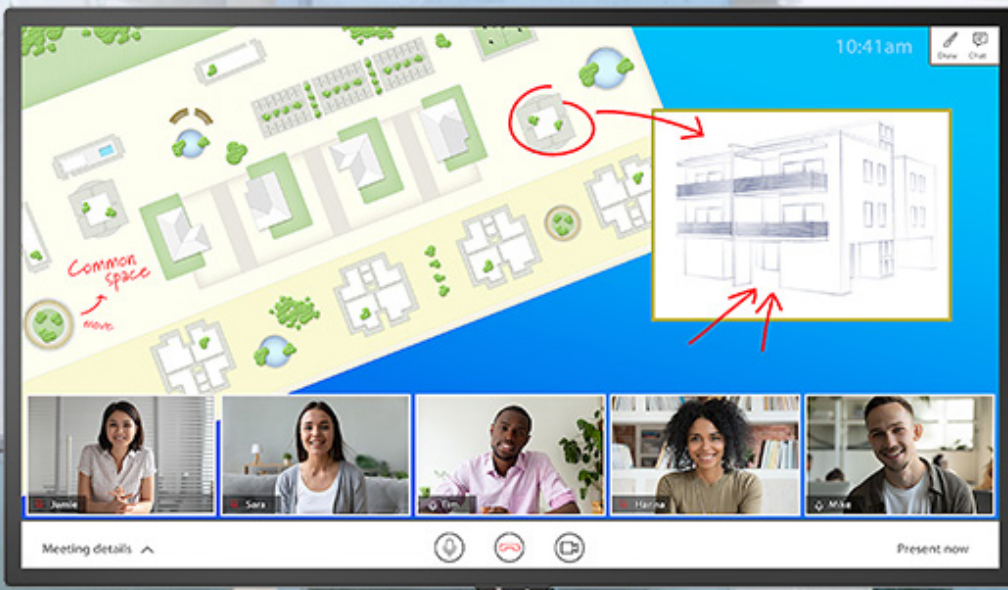

Planar HB Series Huddle Board

4K Touch Screen Collaboration Displays

Planar® HB Series Huddle Board displays are large format, 4K resolution, LCD touch screens with embedded tools tailored to in-room and remote unified communication. The huddle boards enable one-stop collaboration ideal for conference rooms, study group spaces and design centers; or the executive home office.

Maximize Local Ties

The Planar HB Series' 75" and 86" size, Ultra HD resolution and 350-nit brightness guarantee everyone in the room will be able to clearly see even the most detailed on-screen content. Extremely fast and responsive 20-point Projected Capacitive touch delivers effective interactive experiences, while Planar HB Series Huddle Board display's Passive and Active Stylus pens help ensure efficiency.

Teamwork Tools

Planar HB Series Huddle Board displays feature a built-in Android® module complete with pre-loaded popular collaboration applications. The digital whiteboard enables image importing for easy annotation over maps, web pages screen shots, reports and more.

For added flexibility, all Planar HB Series displays come standard with expansion slots that support Intel's Open Pluggable Specification (OPS), making them compatible with a variety of OPS devices, including a Microsoft Windows 10 PC OPS module.

Connect from Anywhere

Compatible with unified communication platforms, Planar HB Series is a perfect option for meetings that require remote collaboration. Maximize each application's individual features right from the touch screen. Simply add the webcam, audio system and microphone of your choice and sync with colleagues across the globe like they're right in the room.

- Ultra HD resolution (3840 x 2160)
- Available in 75" & 86" sizes
- 20-point Projected Capacitive touch
- Built-in Android® OS with pre-loaded collaboration & UC apps
- Embedded digital whiteboard app
- Active & passive stylus pens included

PLANAR HB SERIES

Model	HB75	HB86
Screen Diagonal	75"	86"
Brightness (typ)	350 cd/m²	
Backlight Type	Direct-lit LED	
Bezel Width	0.1" (3mm)	
Recommended Usage	18 x 7	
Orientation	Landscape	
OS Compatibility	Internal: Android; External: Windows 8, 10, Mac OSX, Linux	
External Connections	DisplayPort 1.2 x 1, HDMI 2.0 x 3 (HDCP 2.2), VGA x 1, USB-B (for touch controller), microSD slot, USB 2.0 for external USB camera, OPS Slot	
Display Control	LAN, WiFi (802.11 b/g/n, 2.4 GHz, 5 GHz), Bluetooth, RS232 In, IR, Keypad	
Touch Technology	In-Cell Projected Capacitive 20-point touch	
Mounting	VESA: 600 x 400	VESA: 800 x 600
Operating System	Android 8.0	
Video Processing	CPU: ARM A73 (x2) + ARM A53 (x2) | Frequency: 1.5 GHz | GPU: Mali-G51 | RAM: 3GB DDR4 2400MHz