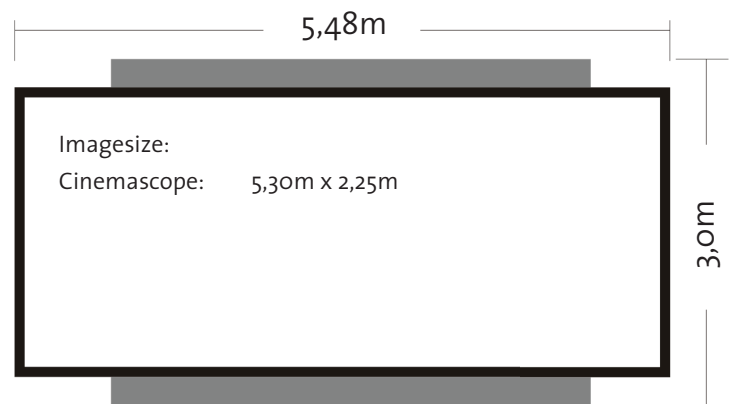

smart VR-Wall size - Cinemascope

Front

Top