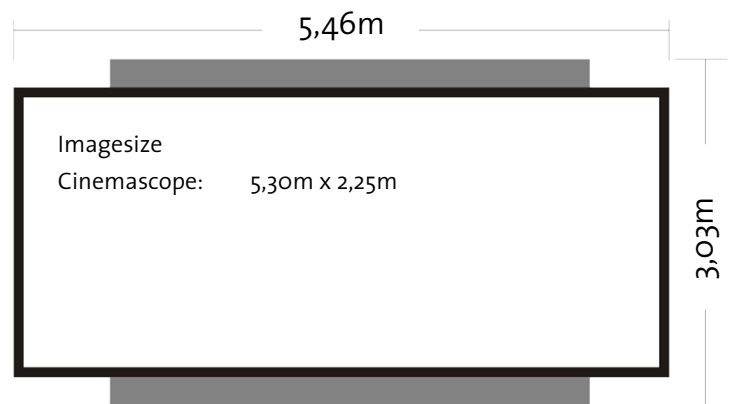

LASER smart VR-Wall size - Cinemascope

Front

Top