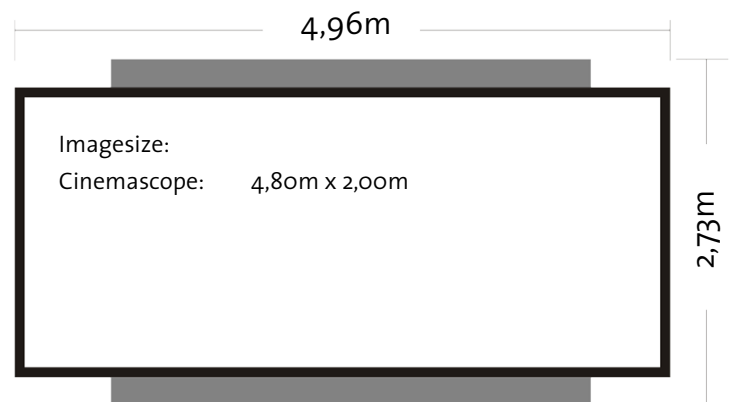

LASER smart VR-Wall size - Cinemascope 275

Front

Top