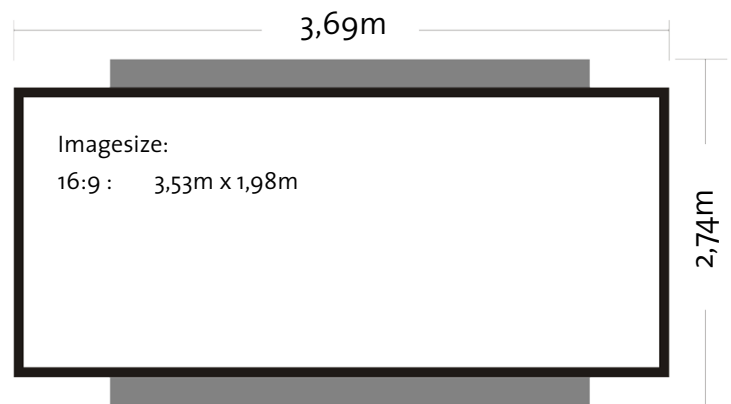

LASER smart VR-Wall size - 16:9

Front

Top